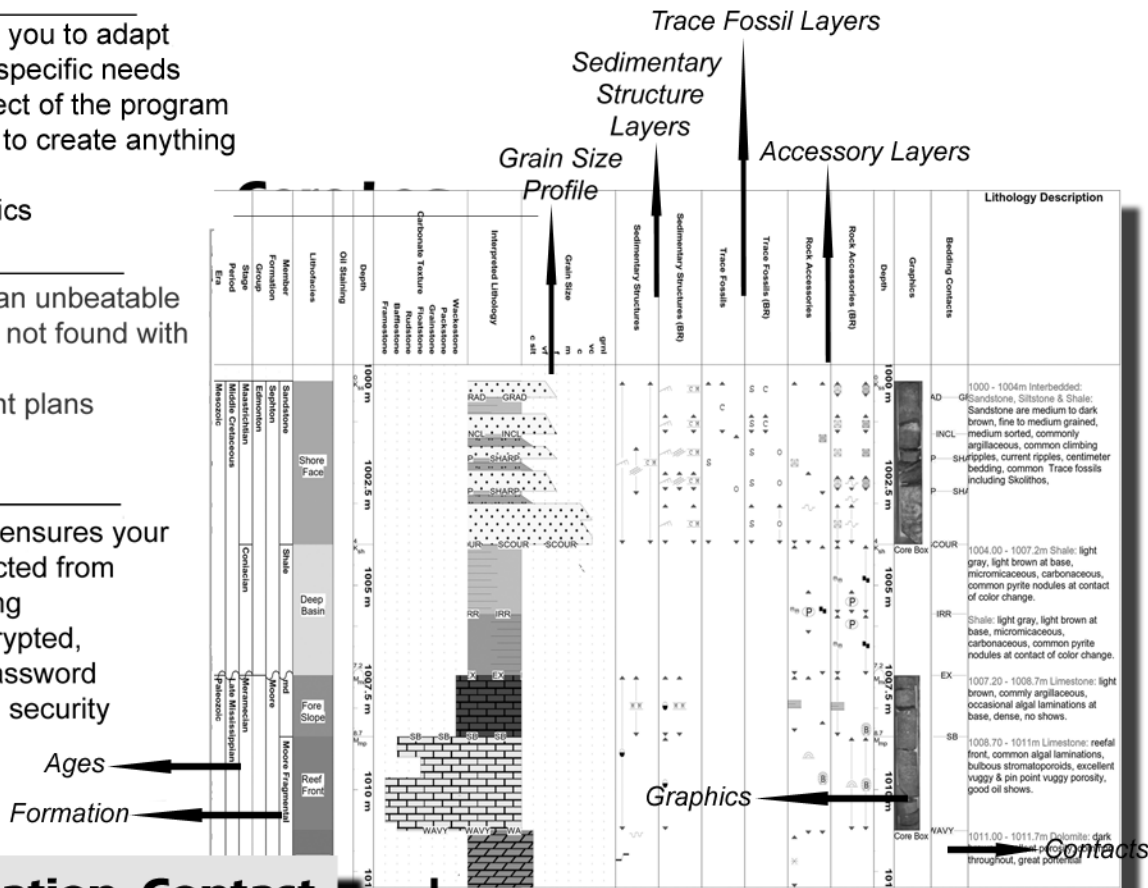

Output

- Print exactly what you see, from 1:5 to 5000
- Power*Core includes a full printing package
- Reports can be previewed, printed or written into other formats for use in other applications

TRIVISION
GEOSYSTEMS LTD.