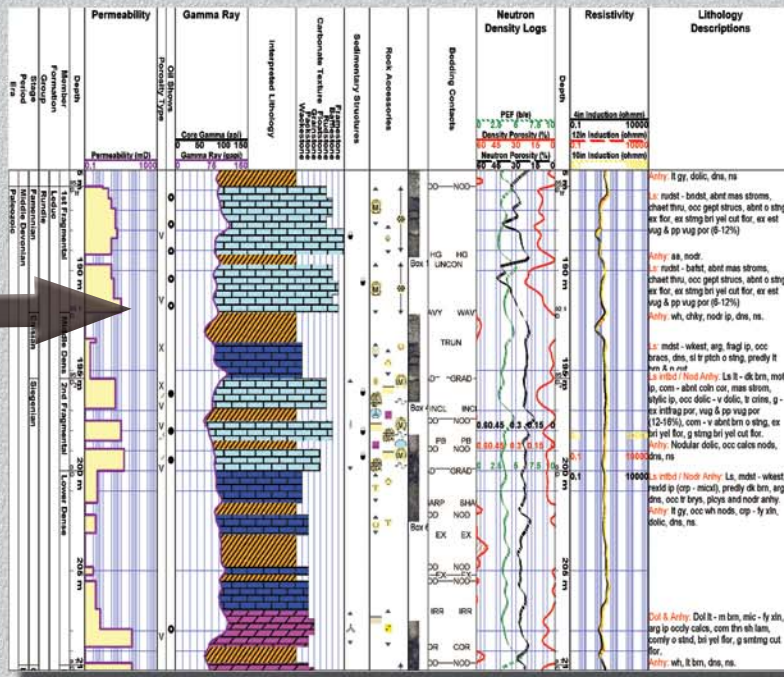

PRESENTING & UNDERSTANDING CORE HAS NEVER BEEN EASIER

Turn This

POWER*CORE

The Worlds Premiere Core Logging Software

Power*Core has all the advantages of Power*Log Plus Many, Many More...

New Features

- Revised Bedding Contacts Within the Interpreted Lithology Track
- Unlimited Additional Symbols
- Editable Symbol Dictionary
- Dynamic Legend

New Tracks & Layers

- Sedimentary Structures
- Graphics
- Sedimentary Contacts
- Trace Fossils
- Carbonate Textures
- Oil Staining
- Ages/Formation

Into These

Our powerful database allows you to store, compare and correlate with other core samples.

Power*Core is part of the Power*Suite Family
 Power*Log: Vertical Log
 Power*Curve: Horizontal Log
 Power*Core: Core Log

Turn your core into a simple presentation

TRIVISION
 GEOSYSTEMS LTD.
 The Intelligent Geological Software Solution
 In Calgary (403) 777-9454