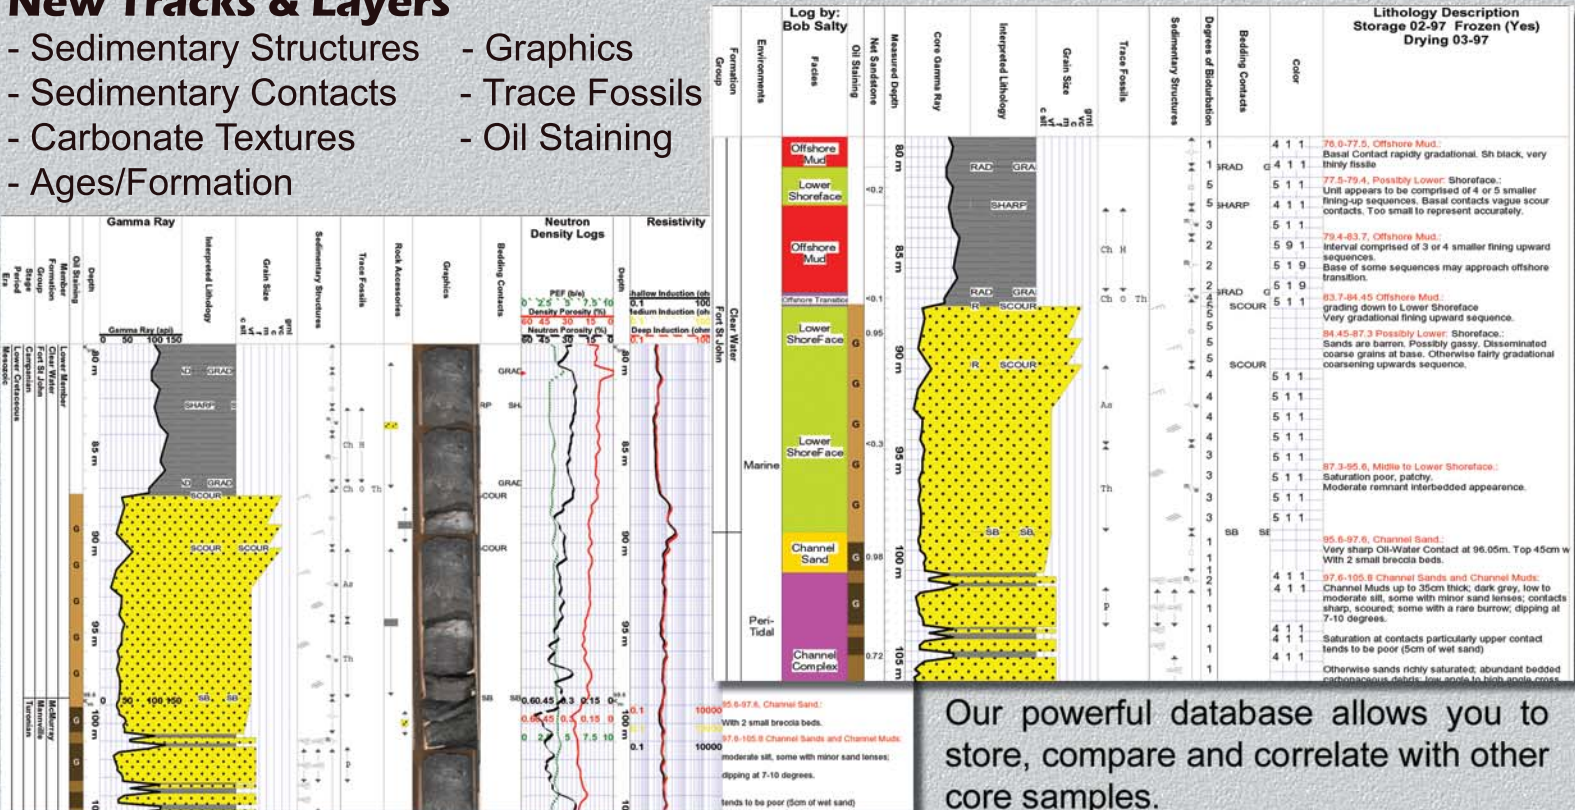

PRESENTING & UNDERSTANDING CORE HAS NEVER BEEN EASIER

Turn This

POWER*CORE

The Worlds Premiere Core Logging Software

Power*Core has all the advantages of Power*Log Plus Many, Many More...

New Features

- Revised Bedding Contacts Within the Interpreted Lithology Track
- Unlimited Additional Symbols
- Editable Symbol Dictionary
- Dynamic Legend

New Tracks & Layers

- Sedimentary Structures
- Graphics
- Sedimentary Contacts
- Trace Fossils
- Carbonate Textures
- Oil Staining
- Ages/Formation

Into These

Our powerful database allows you to store, compare and correlate with other core samples.

Power*Core is part of the Power*Suite Family
 Power*Log: Vertical Log
 Power*Curve: Horizontal Log
 Power*Core: Core Log

Turn your core into a simple presentation

TRIVISION
 GEOSYSTEMS LTD.
 The Intelligent Geological Software Solution
 In Calgary (403) 777-9454